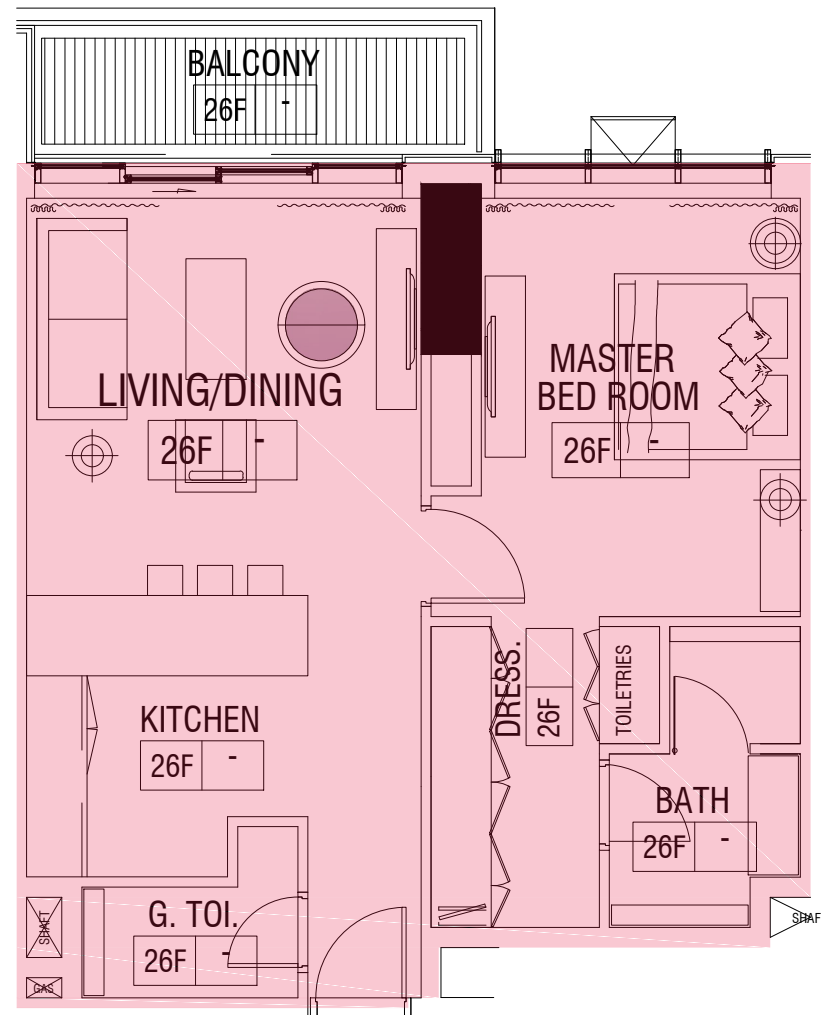

CLUSTER : K

BUILDING NAME. : MBL RESIDENCE TOWER

ENGINEERING DEPARTMENT

SALES DEPARTMENT

CHECKED BY :

CHECKED BY :

APPROVED BY :

APPROVED BY :

FLOOR PLAN

MASTER PLAN

PROJECT NAME : MBL RESIDENCE TOWER

FLOOR NO. : 26

UNIT AREA : 697.29 Sq.ft

REMARKS : LAKE VIEW

APARTMENT NO. : 2601

BALCONY AREA : 78.14 Sq.ft

TOTAL : 775.43 Sq.ft

PAGE NO. :
DATE : 17/07/2017