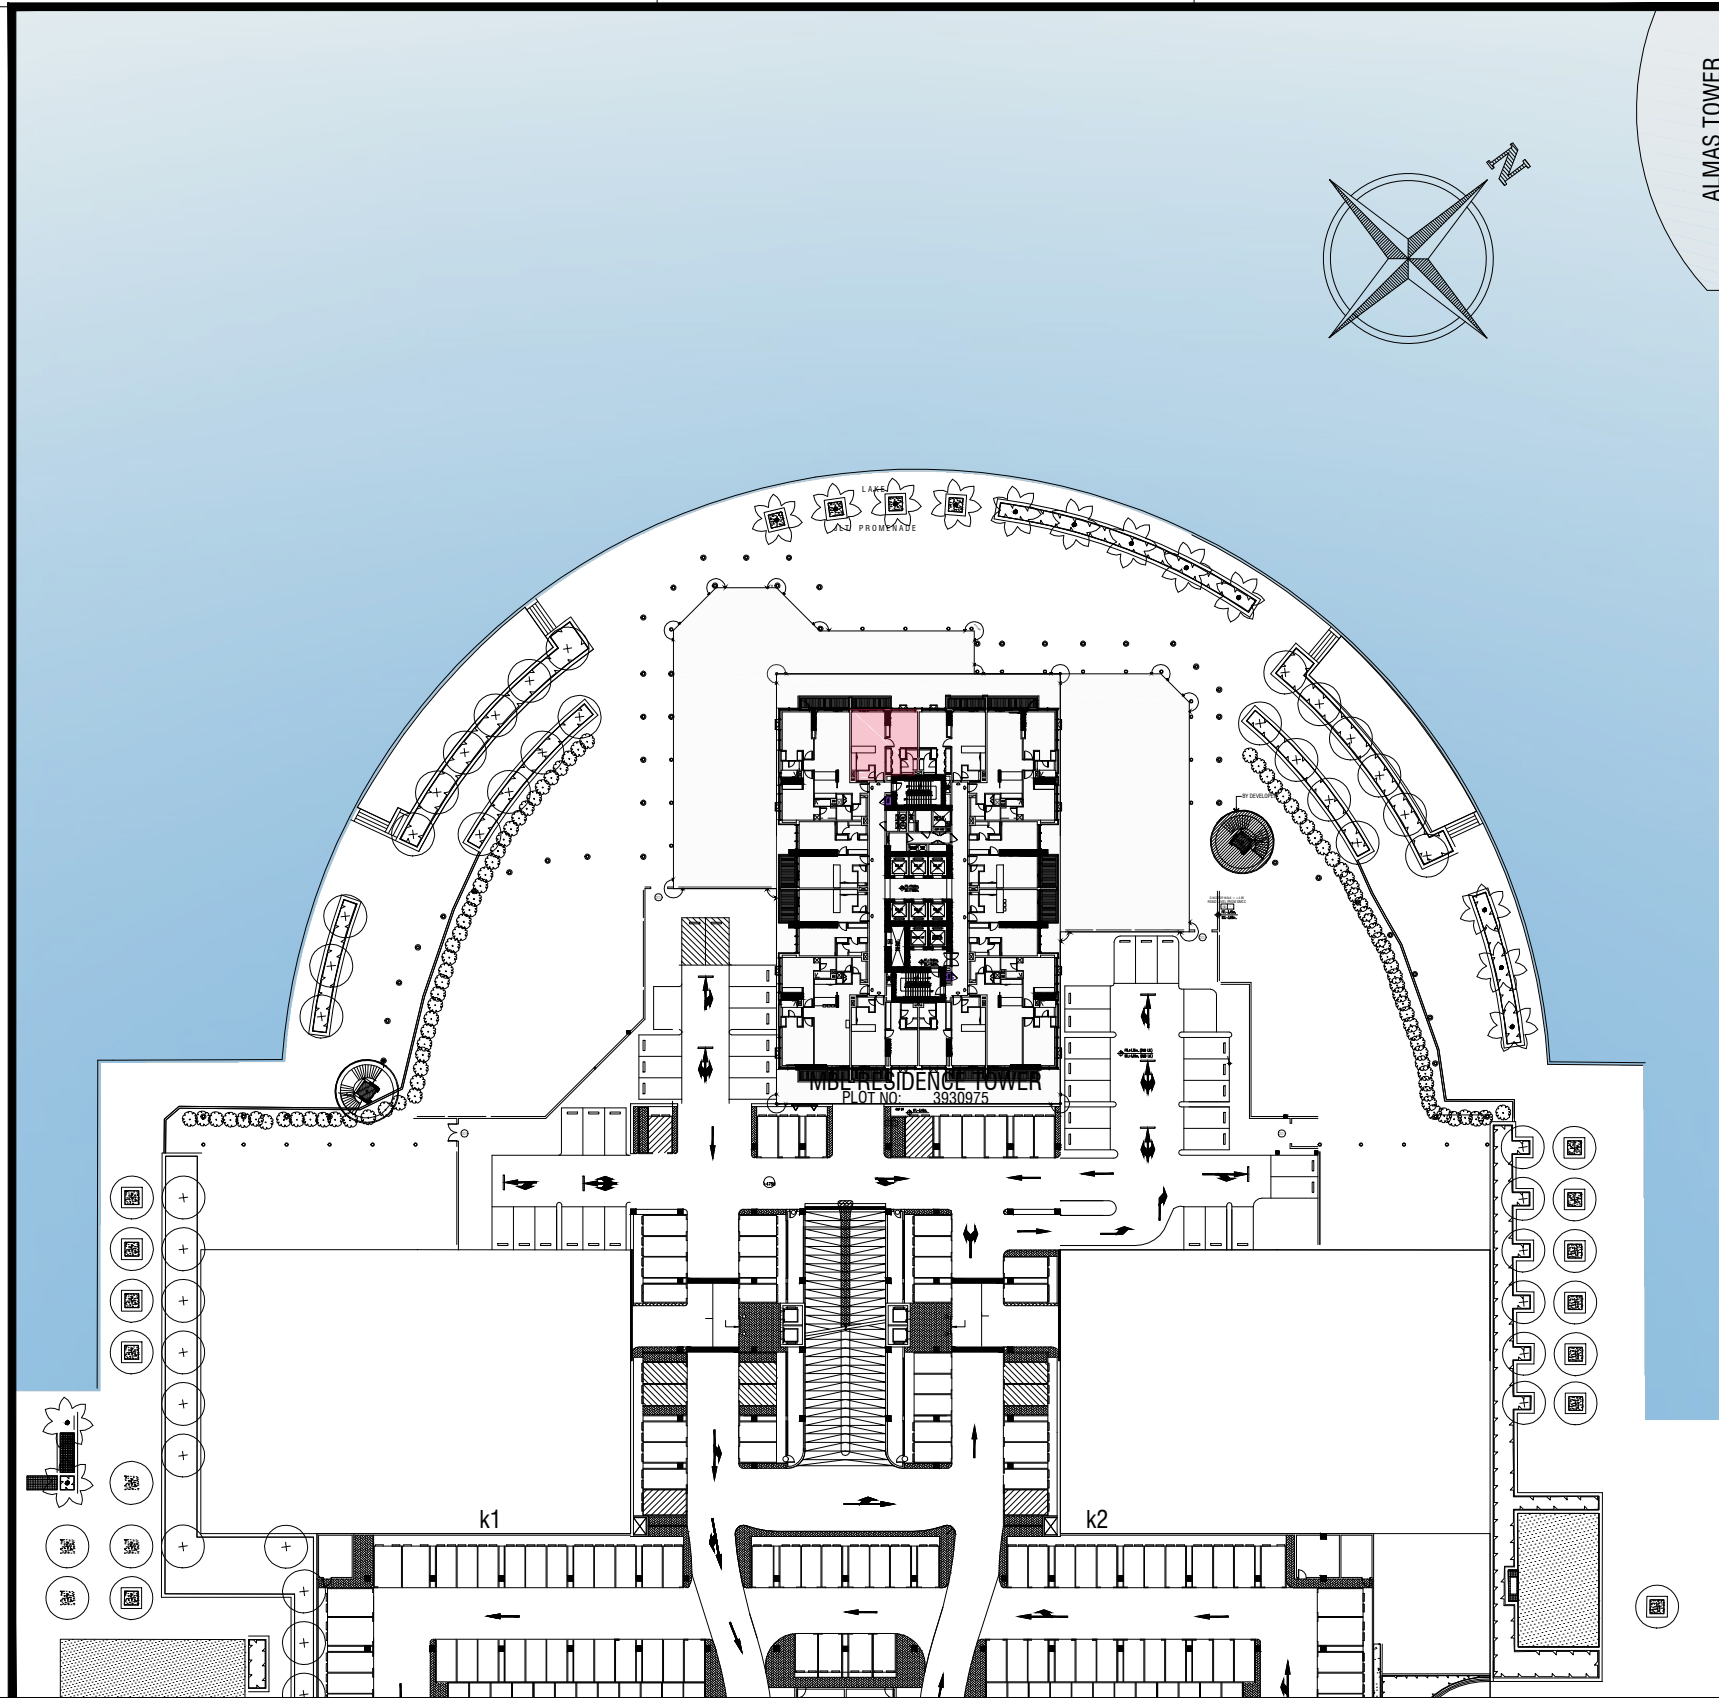

CLUSTER : K

BUILDING NAME. : MBL RESIDENCE TOWER

ENGINEERING DEPARTMENT

SALES DEPARTMENT

CHECKED BY :

CHECKED BY :

APPROVED BY :

APPROVED BY :

FLOOR PLAN

MASTER PLAN

PROJECT NAME : MBL RESIDENCE TOWER

FLOOR NO. : 26

UNIT AREA : 697.29 Sq.ft

REMARKS : LAKE VIEW

APARTMENT NO. : 2601

BALCONY AREA : 78.14 Sq.ft

TOTAL : 775.43 Sq.ft

PAGE NO. :
DATE : 17/07/2017